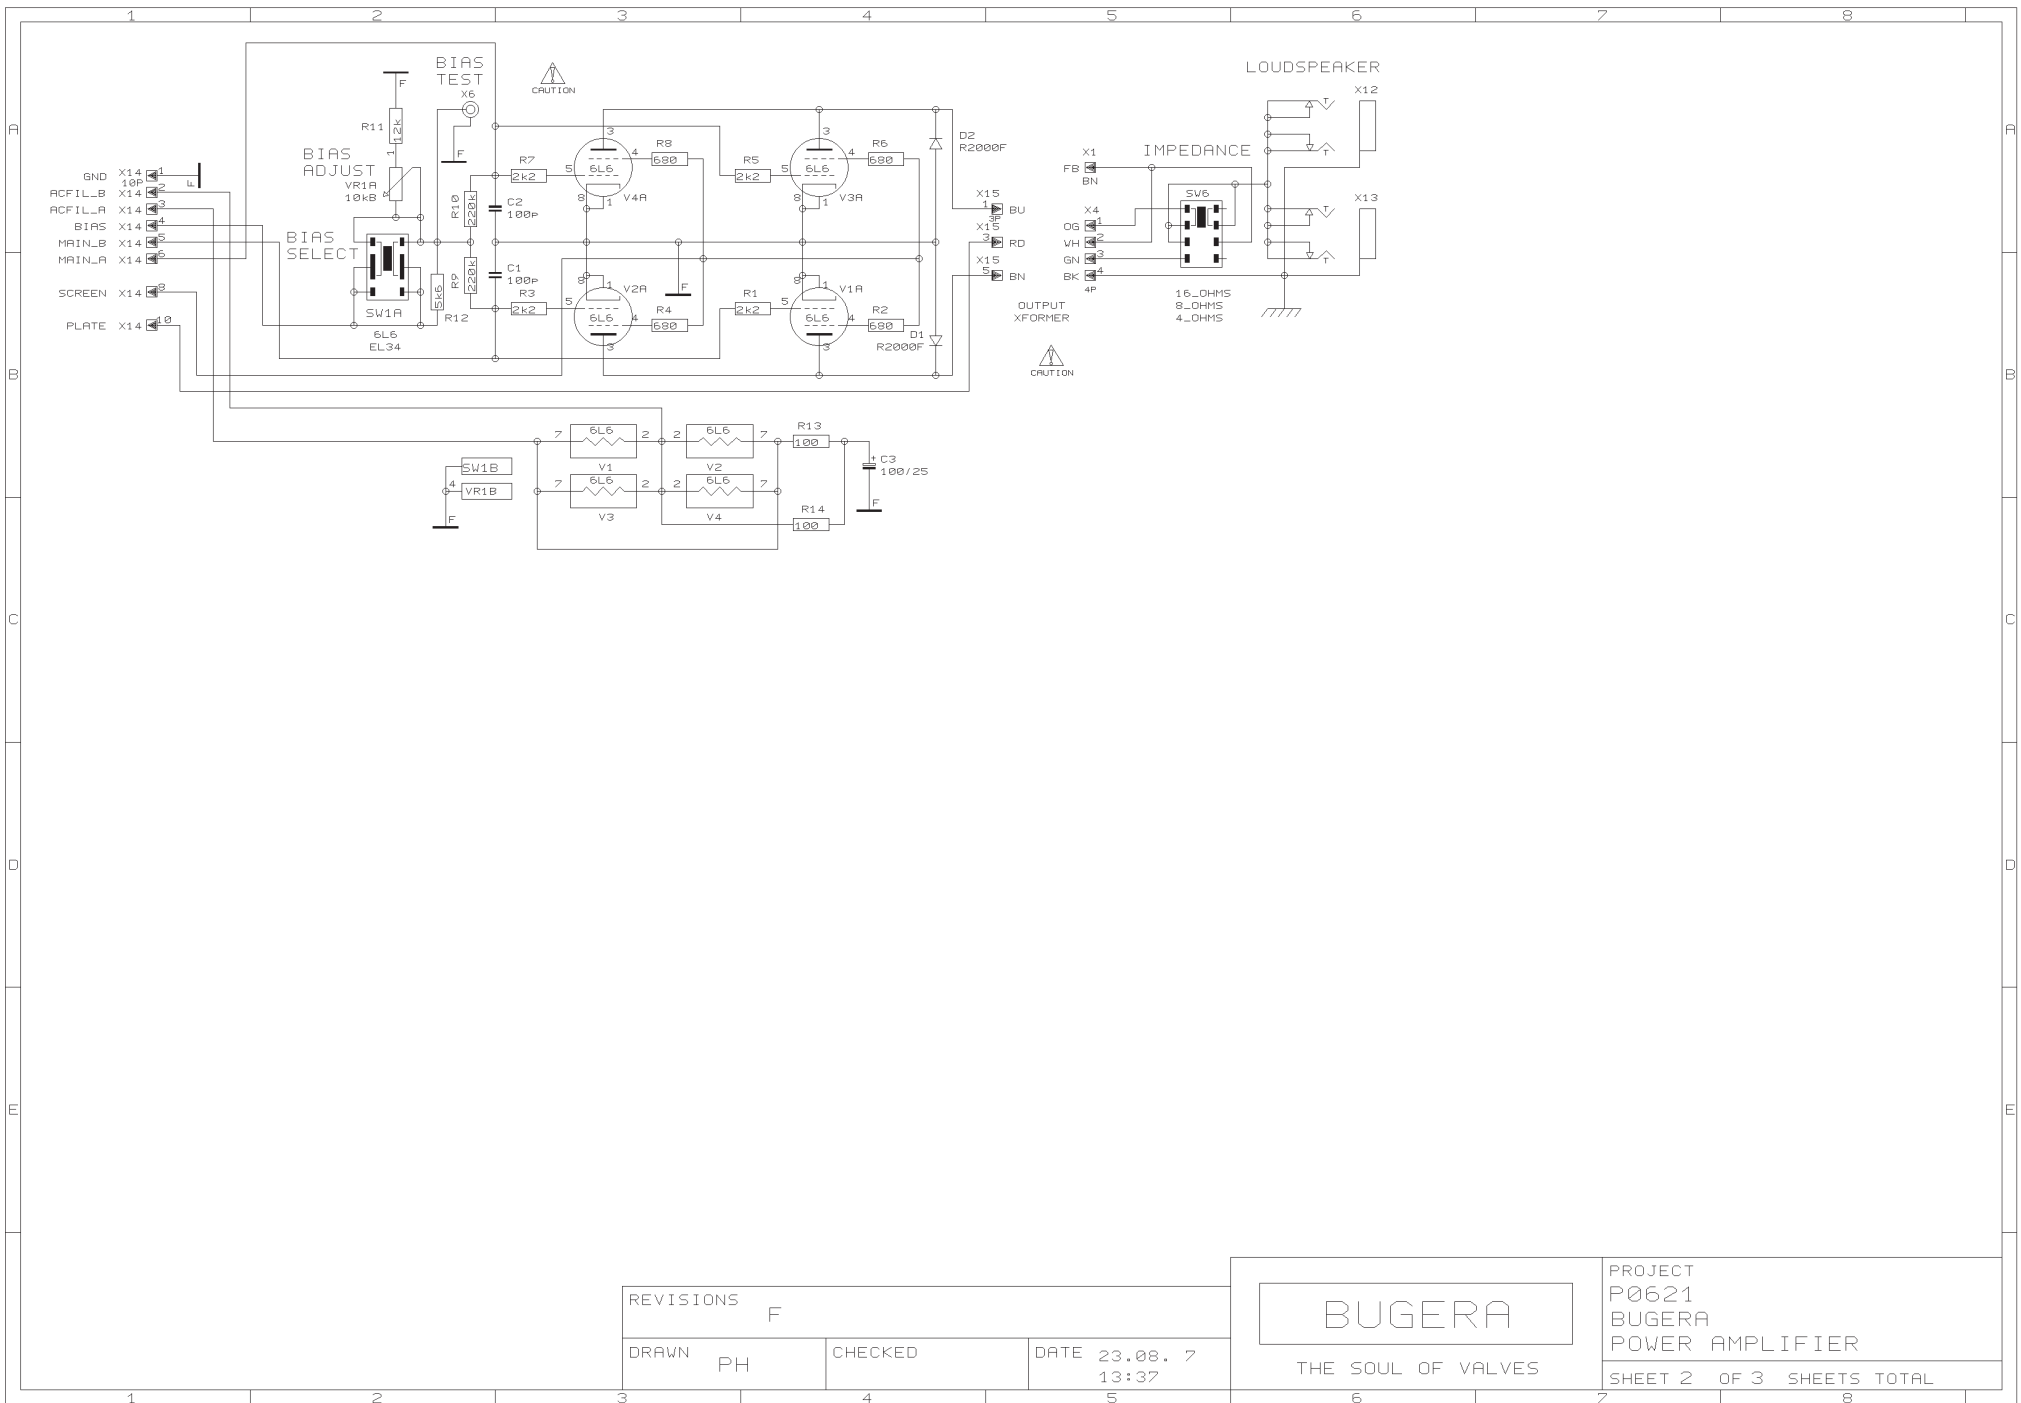

REVISIONS
F (20/08/07)

DRAWN	PH	CHECKED	DATE
			23.08.7 13:37

BUGERA
 THE SOUL OF VALVES

PROJECT
 P0621
 BUGERA
 PREAMP/PSU
 SHEET 1 OF 3 SHEETS TOTAL

REVISIONS		
F		
DRAWN	CHECKED	DATE
PH		23.08.7 13:37

BUGERA

THE SOUL OF VALVES

PROJECT
P0621
BUGERA
POWER AMPLIFIER

SHEET 2 OF 3 SHEETS TOTAL

REVISIONS		
F		
DRAWN	CHECKED	DATE
PH		23.08. 7
		13:37

BUGERA

THE SOUL OF VALVES

PROJECT
P0621
BUGERA
FX SECTION/INTERFACE
SHEET 3 OF 3 SHEETS TOTAL