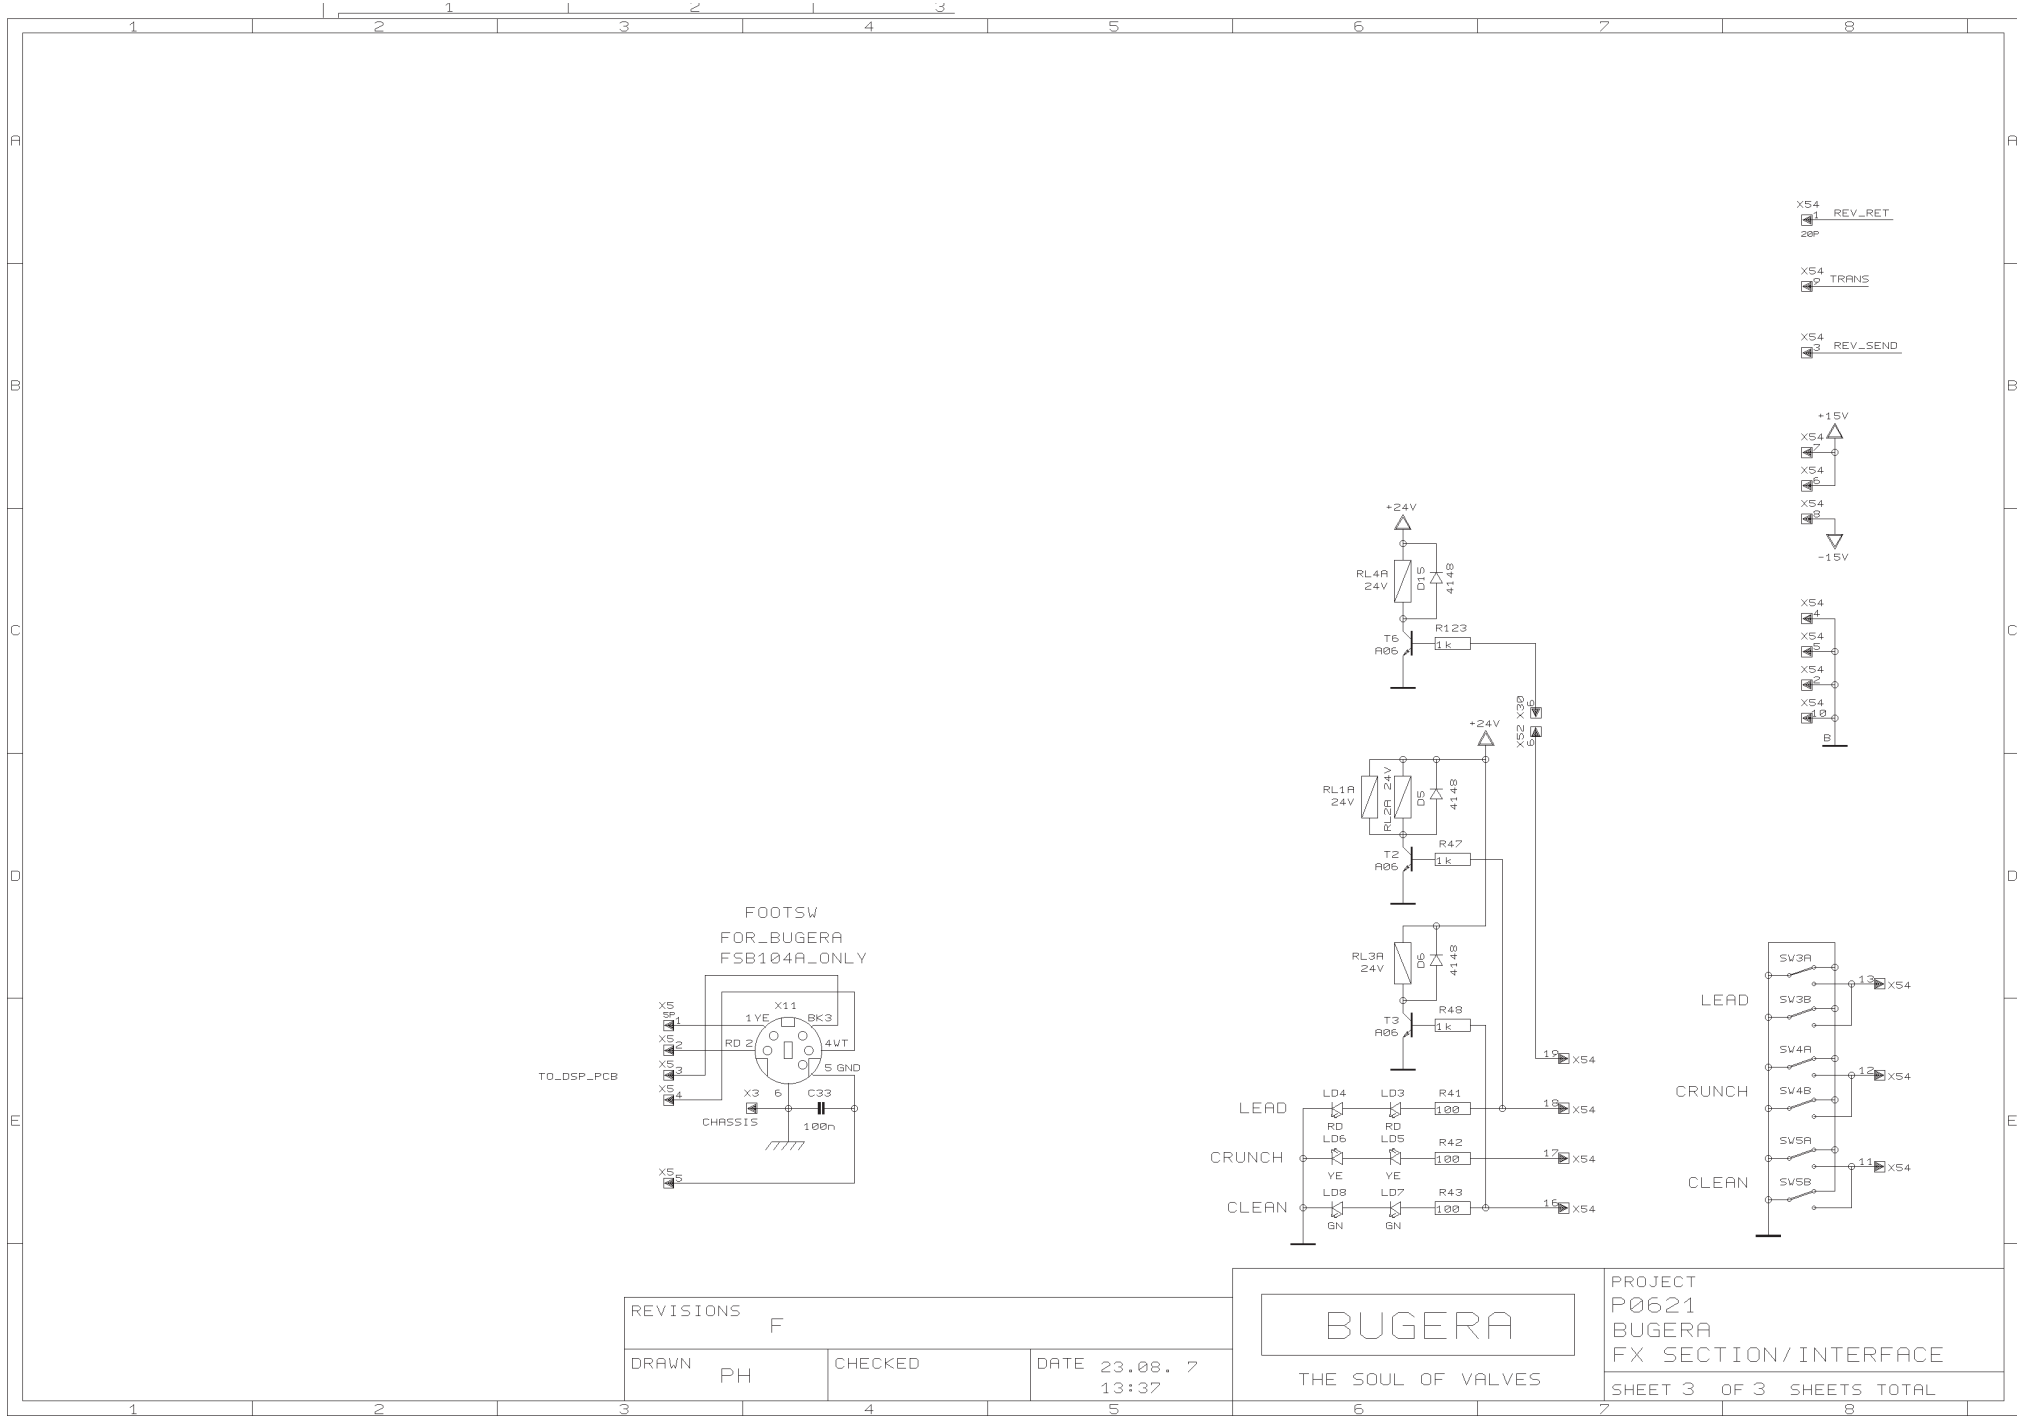

REVISIONS
F (20/08/07)

DRAWN	PH	CHECKED	DATE
			23.08.7 13:37

BUGERA
 THE SOUL OF VALVES

PROJECT
 P0621
 BUGERA
 PREAMP/PSU
 SHEET 1 OF 3 SHEETS TOTAL

REVISIONS		
F		
DRAWN	CHECKED	DATE
PH		23.08.7 13:37

BUGERA

THE SOUL OF VALVES

PROJECT
P0621
BUGERA
POWER AMPLIFIER

SHEET 2 OF 3 SHEETS TOTAL

REVISIONS		
F		
DRAWN	CHECKED	DATE
PH		23.08. 7
		13:37

BUGERA

THE SOUL OF VALVES

PROJECT
P0621
BUGERA
FX SECTION/INTERFACE
SHEET 3 OF 3 SHEETS TOTAL